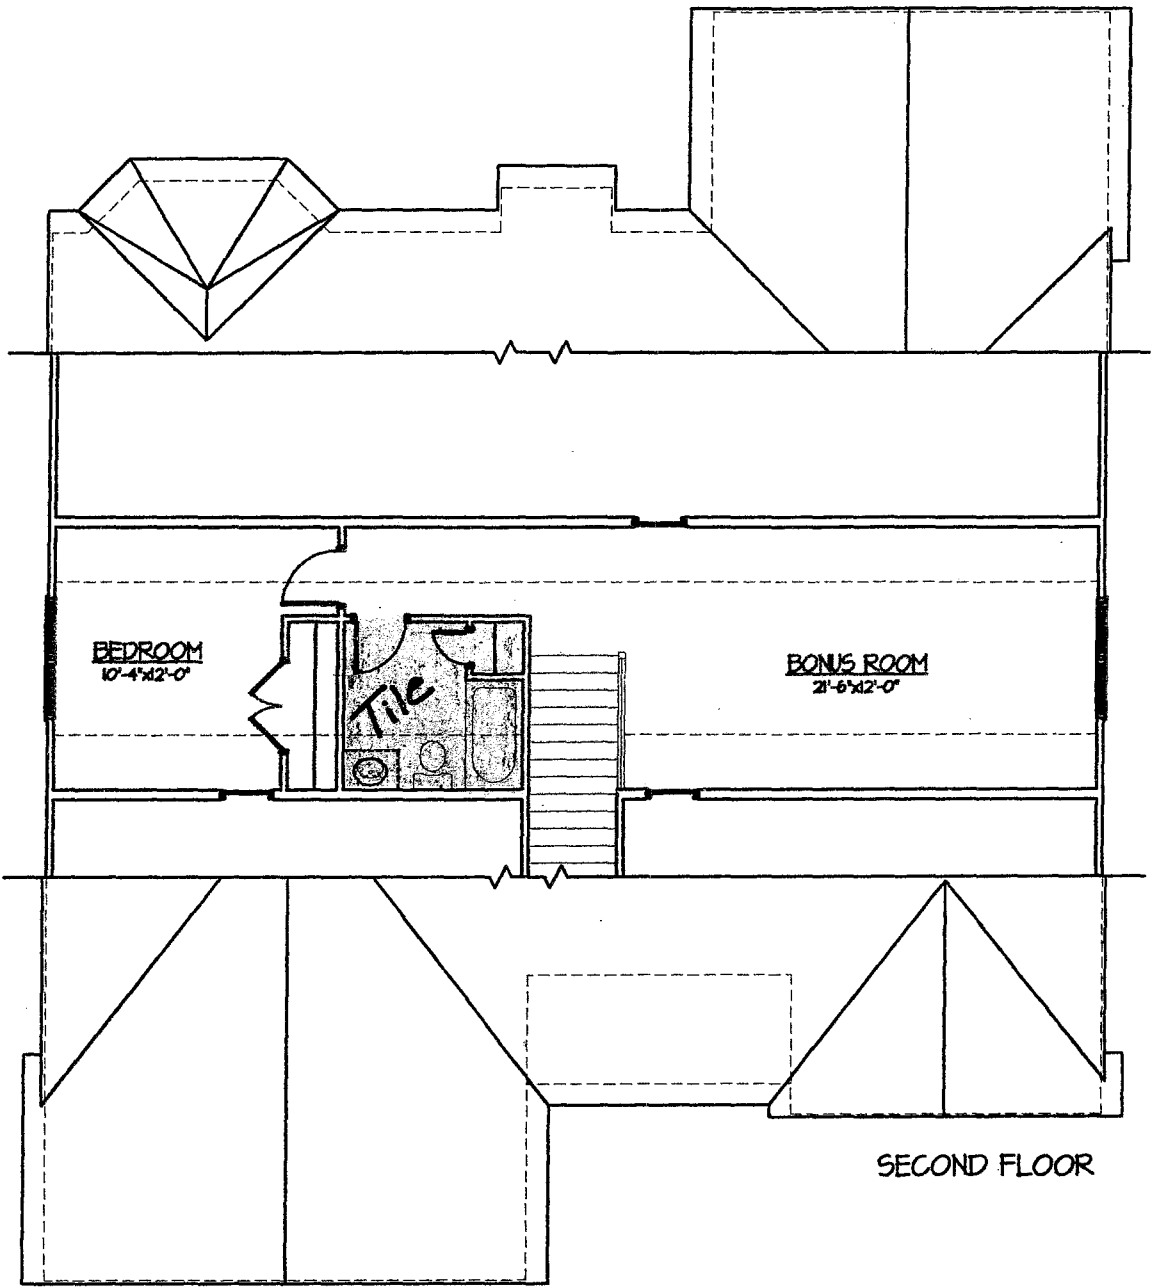

CC 1642

Exterior detail and trim may vary. Side or front-loaded garage per specifications.

*Keystone over garage
Stone/Brick
(no returns)*

 **Caviness
& Cates
Communities**
Your Place to Call *Home*

 Caviness
& Cates

CC1642 (C) Brick/Stone

CC 1642

We reserve the right to make changes in plans and specifications. Dimensions may not be exact. Features may vary according to different elevations and specifications.

Caviness & Cates Communities
 Your Place to Call *Home*