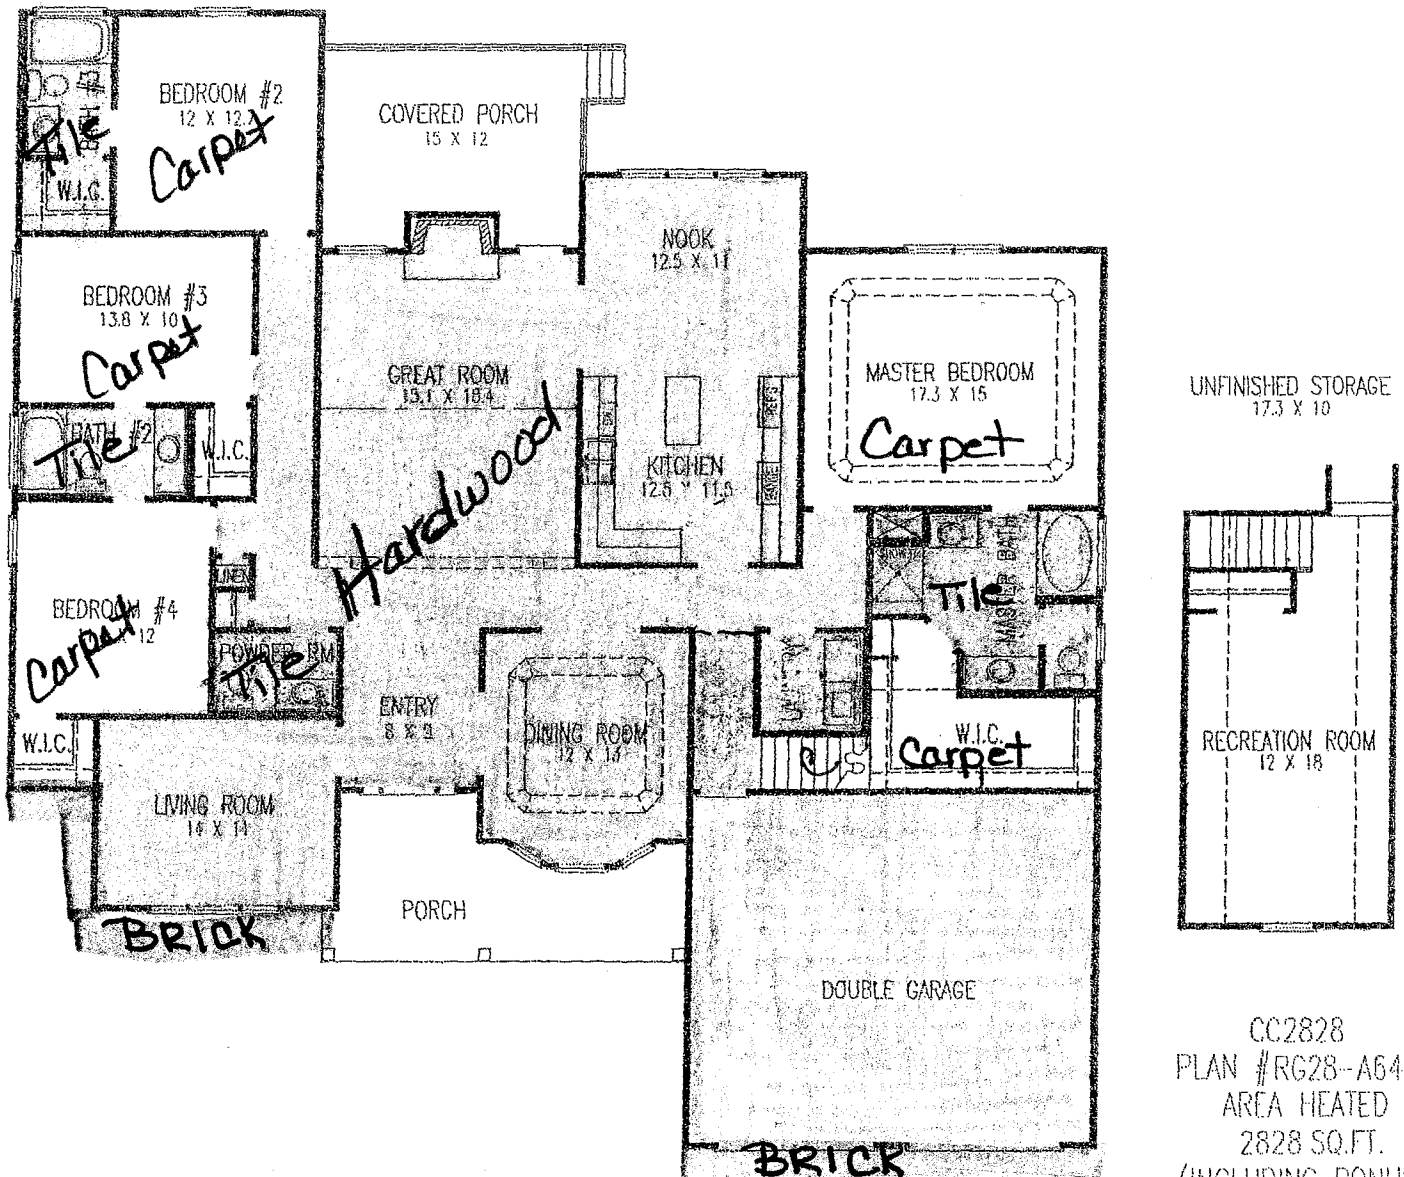

CC2828 (A) Brick

CC2828  
 PLAN #RG28-A64BF  
 AREA HEATED  
 2828 SQ.FT.  
 (INCLUDING BONUS)  
 OVERALL DIMENSIONS  
 64.4' X 67.4'